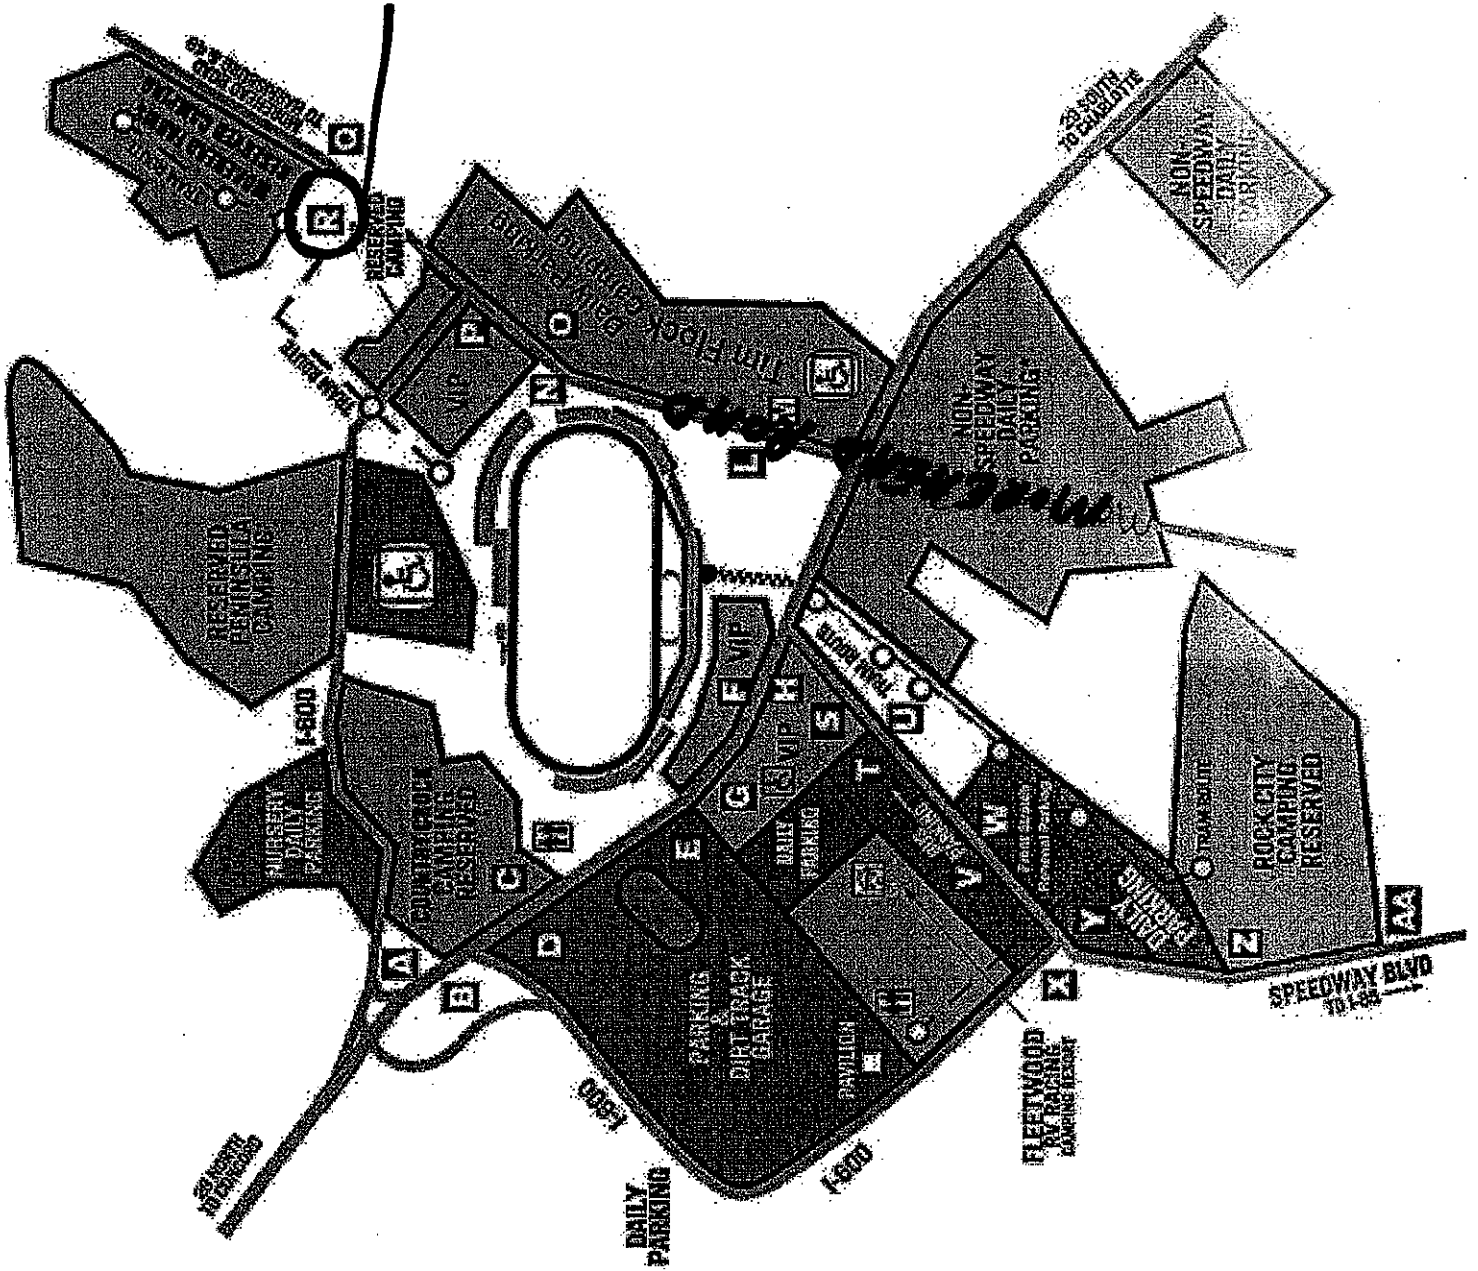

# Parking (Gate R)

Check In

TRAM STOPS  
 Diamond tower stands - gate 18  
 E stands and 12 thru Bays - gate 7  
 N-stands thru E stands - gate 3  
 Infield - gate 26

**Legend**

- PARKING [Square with diagonal lines]
- ENTRY GATES [Circle]
- RESTROOMS [Toilet icon]
- HANDICAP [Toilet icon with wheelchair]
- GOLF CAR / MOTORCYCLE [Diamond]

FLEETWOOD  
 RV RACING  
 CAMPING RESORT

PAVILION

DAILY PARKING

DAILY PARKING

1-600