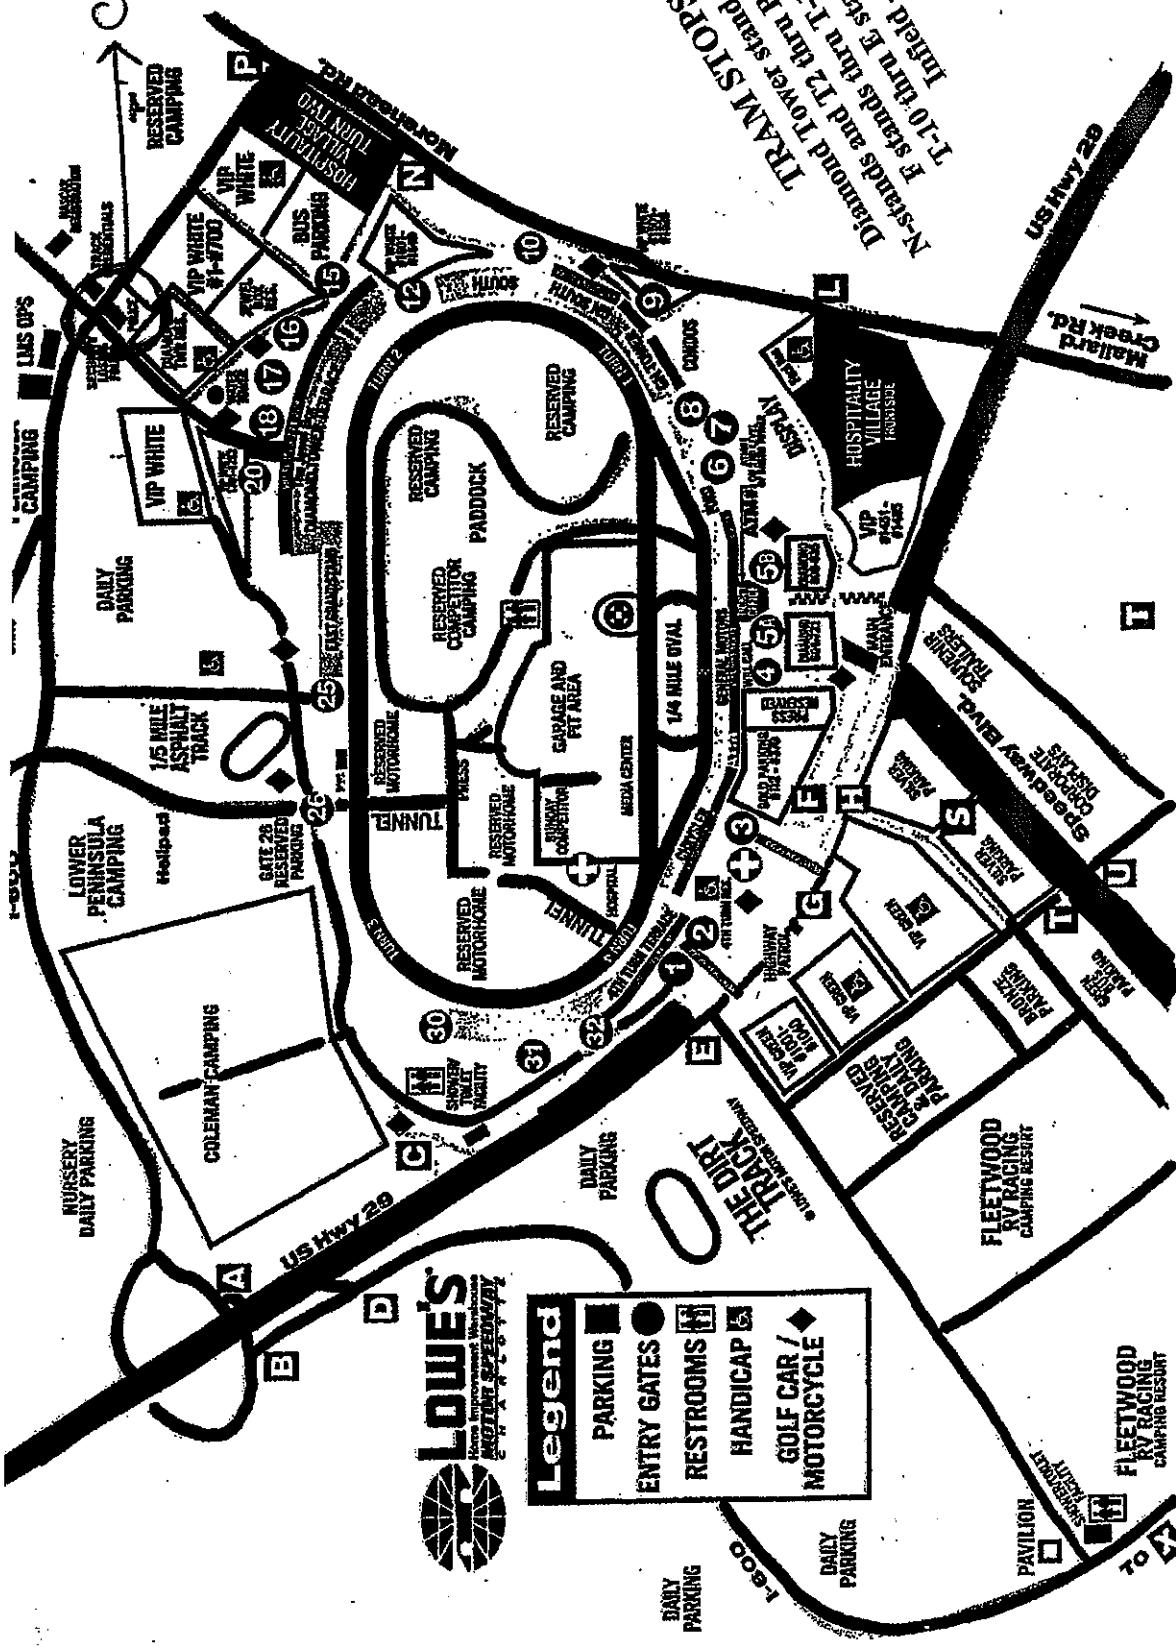

# Parking (Gate R)

Check In

TRAM STOPS  
 Diamond tower stands - gate 18  
 E stands and 12 thru Bays - gate 7  
 N-stands thru E stands - gate 3  
 Infield - gate 26

**Legend**

- PARKING [Square with diagonal lines]
- ENTRY GATES [Circle]
- RESTROOMS [Toilet icon]
- HANDICAP [Toilet icon with wheelchair]
- GOLF CAR / MOTORCYCLE [Diamond]

FLEETWOOD  
 RV RACING  
 CAMPING RESORT

PAVILION

DAILY PARKING

DAILY PARKING

1-600